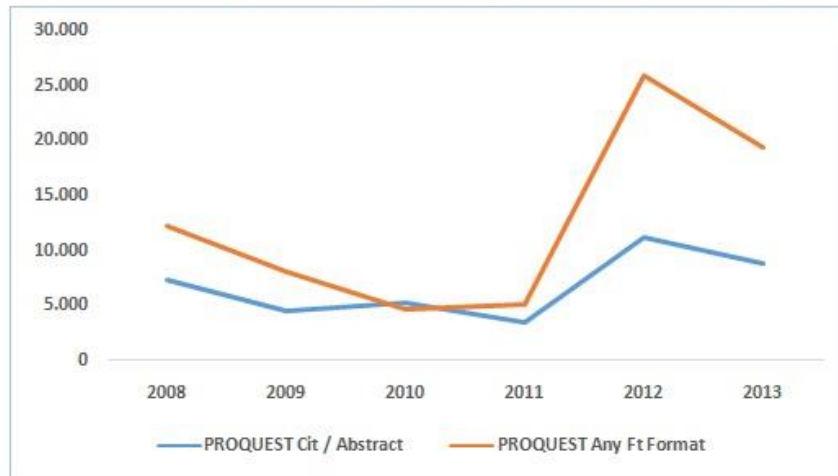

Base de Datos	Action	2008	2009	2010	2011	2012	2013
PROQUEST	Cit / Abstract	7.399	4.576	5.297	3.547	11.241	8.848
	Any Ft Format	12.248	8.041	4.686	5.081	25.872	19.355
	Total Proquest	19.647	12.617	9.983	8.628	37.113	28.203