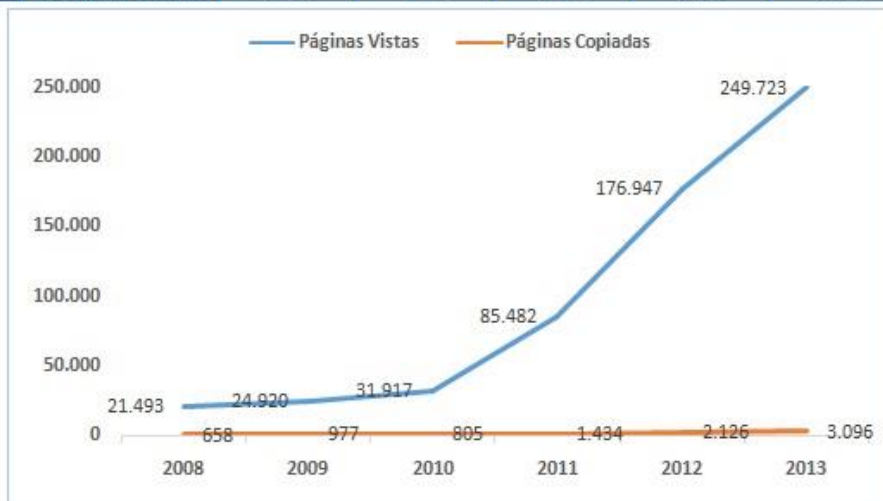

Notinet	Acción	2008	2009	2010	2011	2012	2013
	Páginas Vistas	2.009	3.864	4.803	1.116	1.712	893