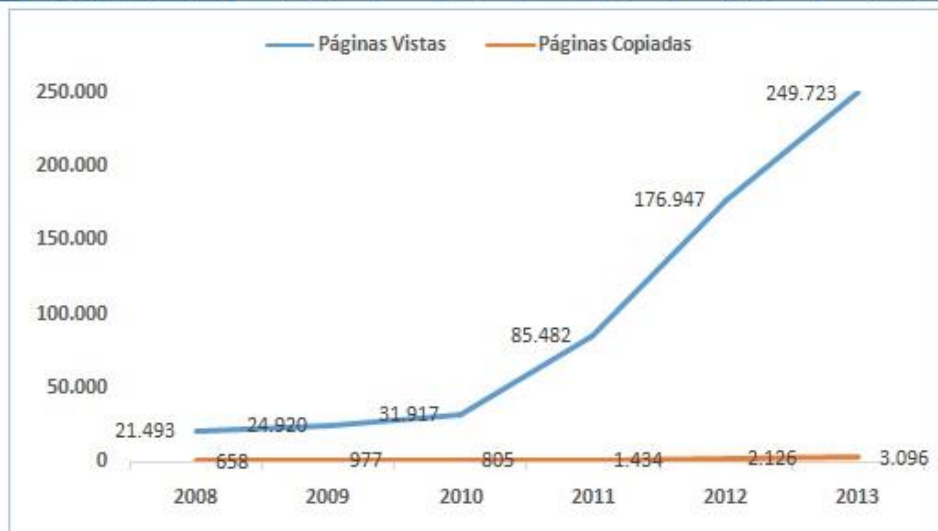

Notinet	Acción	2008	2009	2010	2011	2012	2013
	Páginas Vistas	2.009	3.864	4.803	1.116	1.712	893