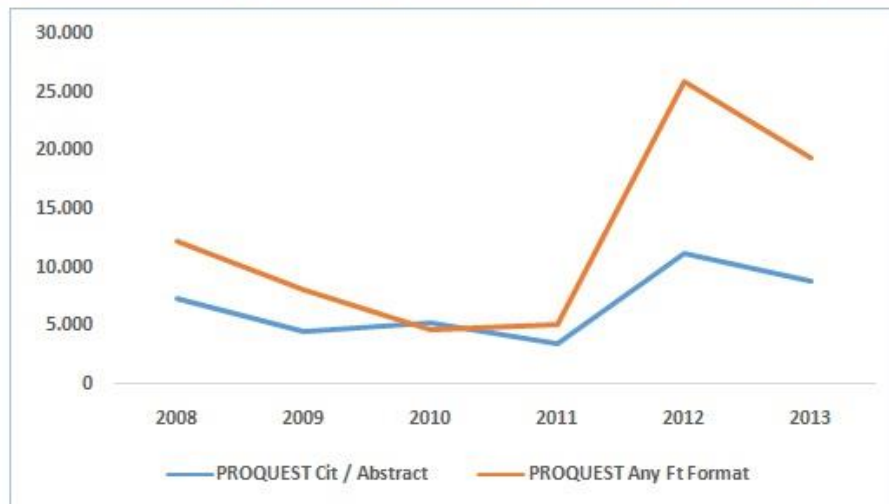

Base de Datos	Action	2008	2009	2010	2011	2012	2013
PROQUEST	Cit / Abstract	7.399	4.576	5.297	3.547	11.241	8.848
	Any Ft Format	12.248	8.041	4.686	5.081	25.872	19.355
	Total Proquest	19.647	12.617	9.983	8.628	37.113	28.203