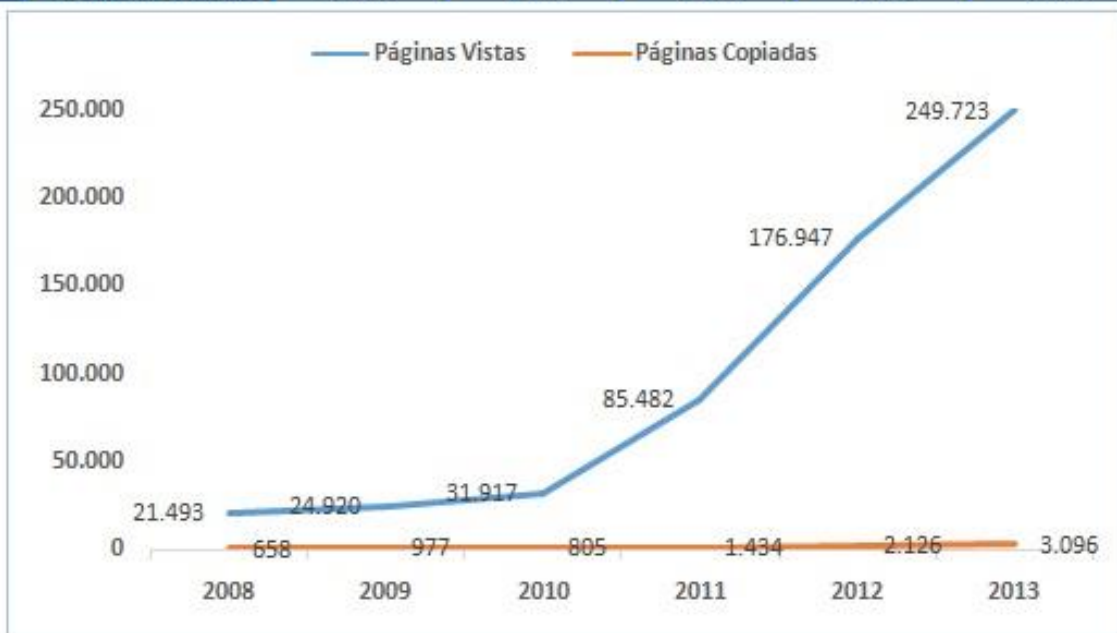

Notinet	Acción	2008	2009	2010	2011	2012	2013
	Páginas Vistas	2.009	3.864	4.803	1.116	1.712	893