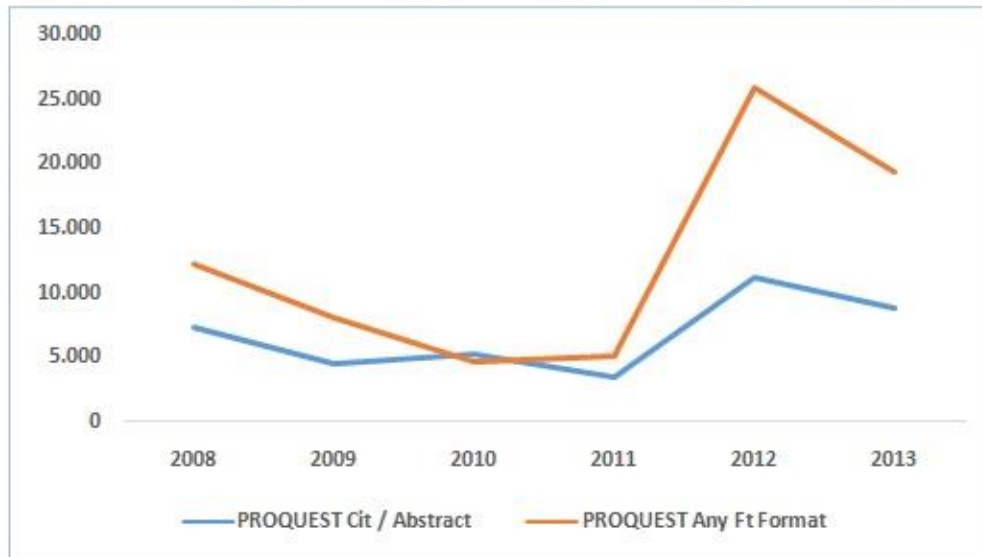

Base de Datos	Action	2008	2009	2010	2011	2012	2013
PROQUEST	Cit / Abstract	7.399	4.576	5.297	3.547	11.241	8.848
	Any Ft Format	12.248	8.041	4.686	5.081	25.872	19.355
	Total Proquest	19.647	12.617	9.983	8.628	37.113	28.203